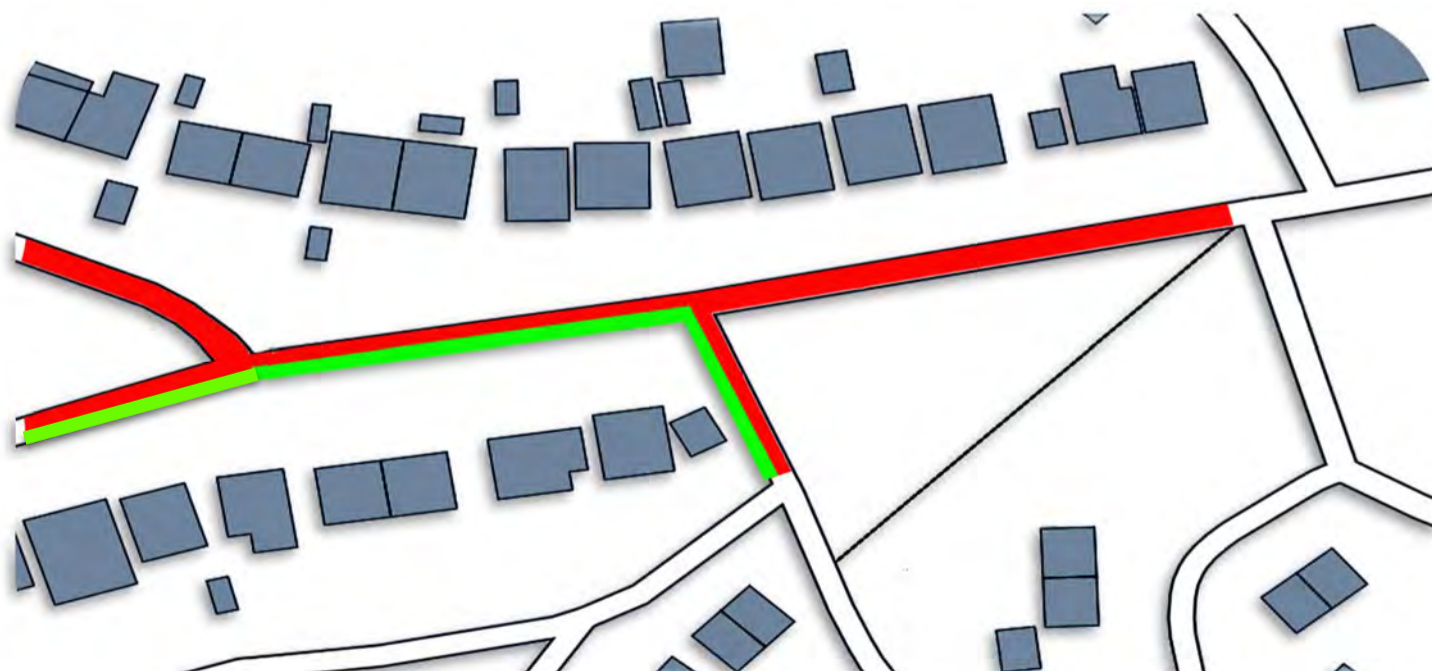

**Scottish
Water**

Trusted to serve Scotland

Taking care of your environment

Traffic Management

There will be a number of road closures (shown in red) with Braidbar Farm Road access maintained (shown in green).

PHASE ONE

1st August 2022 -> 20th October 2022

Section of Graffham Ave
between No 1 and No 3
closed between
4th July 2022 - 8th July 2022

PHASE TWO

20th October 2022 -> 27th June 2023

 scottishwater.co.uk

 customer.services@scottishwater.co.uk