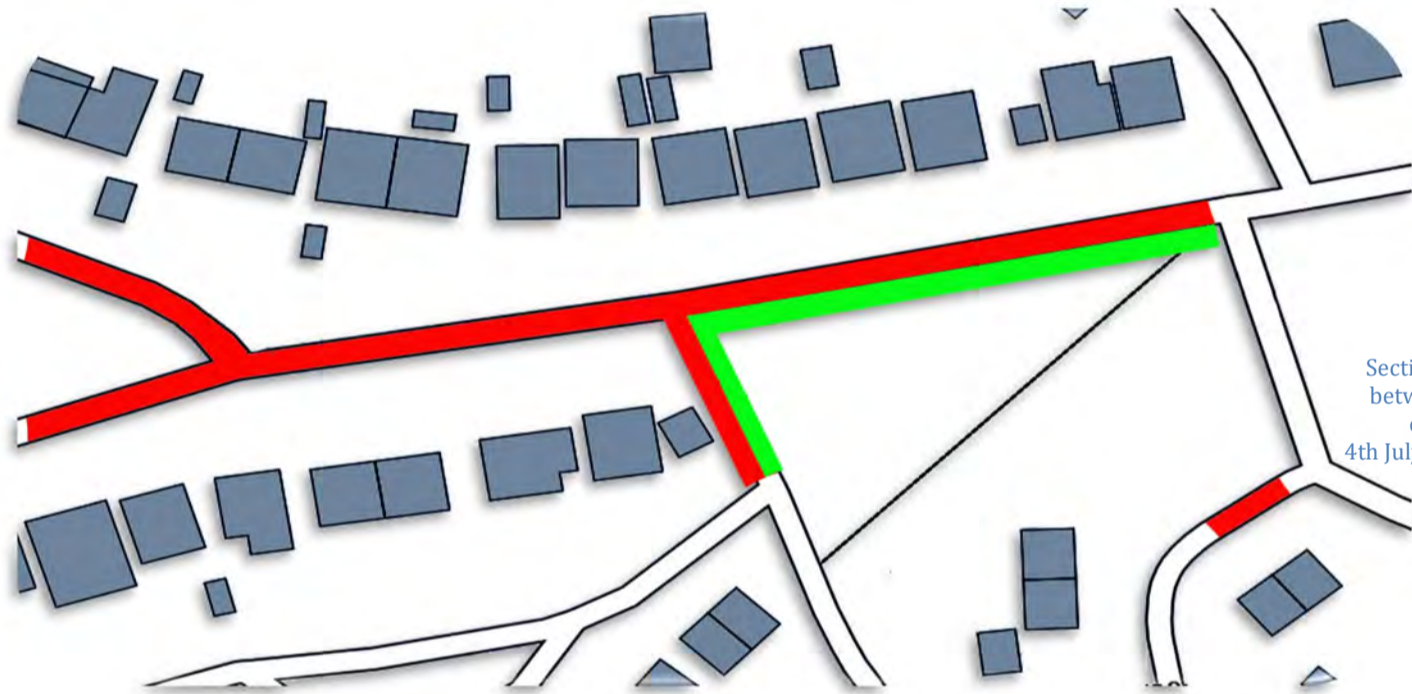

**Scottish
Water**

Trusted to serve Scotland

Taking care of your environment

Traffic Management

There will be a number of road closures (shown in red) with Braidbar Farm Road access maintained (shown in green).

PHASE ONE

1st August 2022 -> 20th October 2022

Section of Graffham Ave
between No 1 and No 3
closed between
4th July 2022 - 8th July 2022

PHASE TWO

20th October 2022 -> 27th June 2023

 scottishwater.co.uk

 customer.services@scottishwater.co.uk